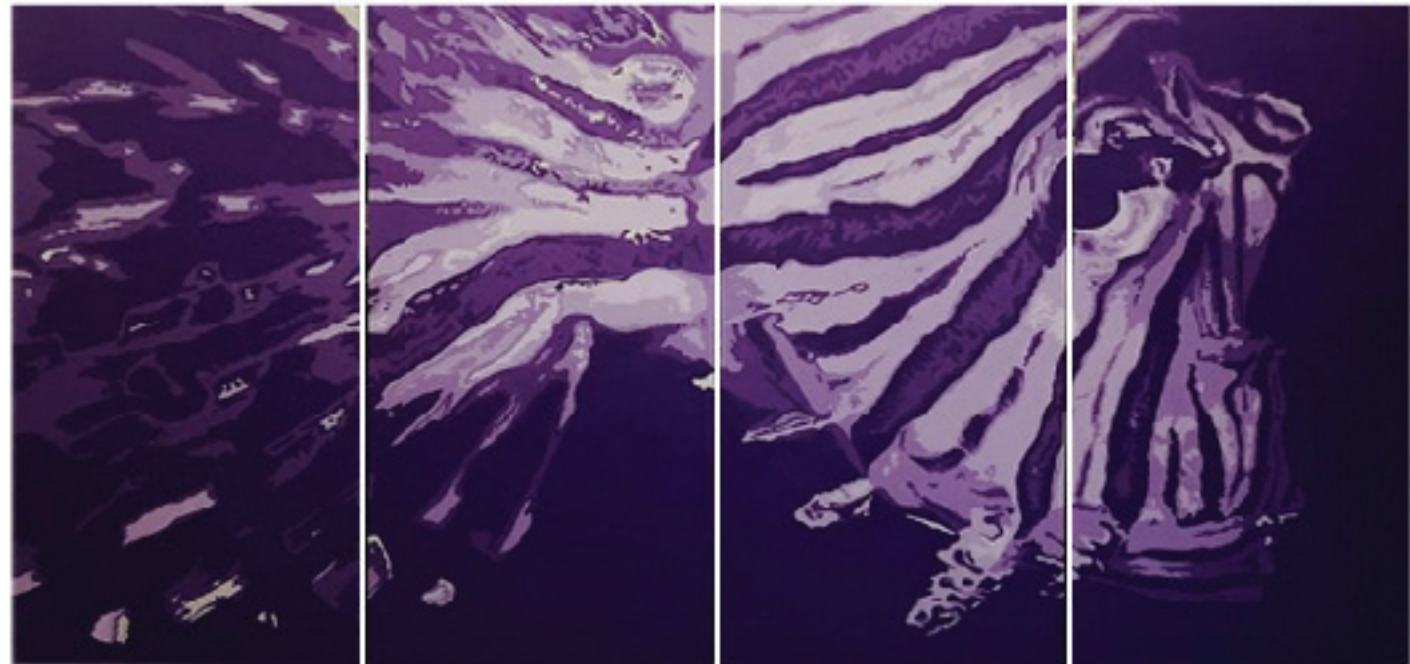

The Great Lionfish ◀
2017

Acrylic on wood
244 x 122 cm