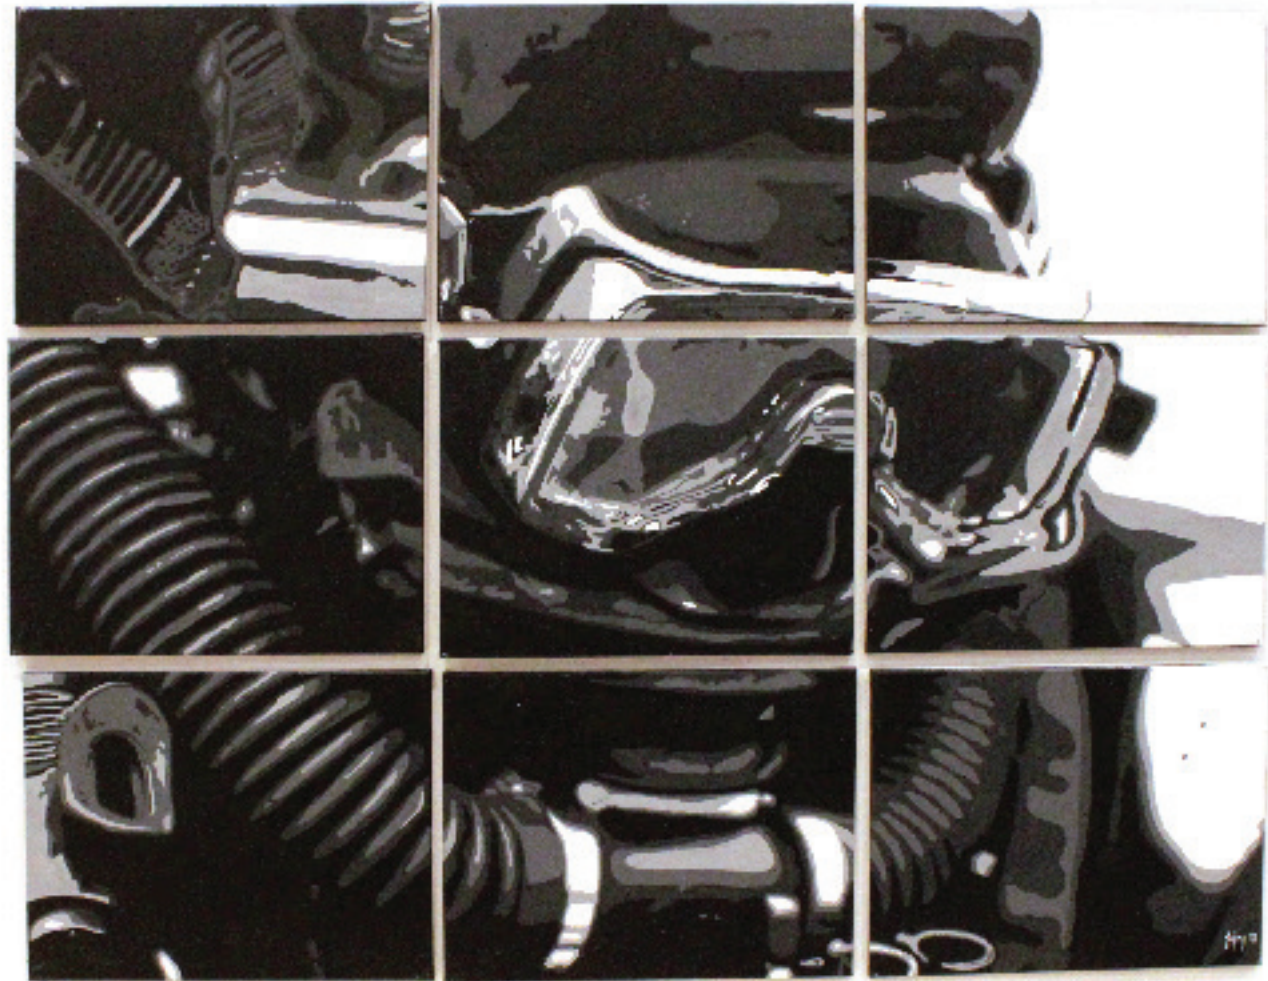

**liza
rodriguez**

2014

2015

2016

2017

2018

Breathe (BW) ◀
2015

Acrylic on canvas
1.20 m x 4.5 m